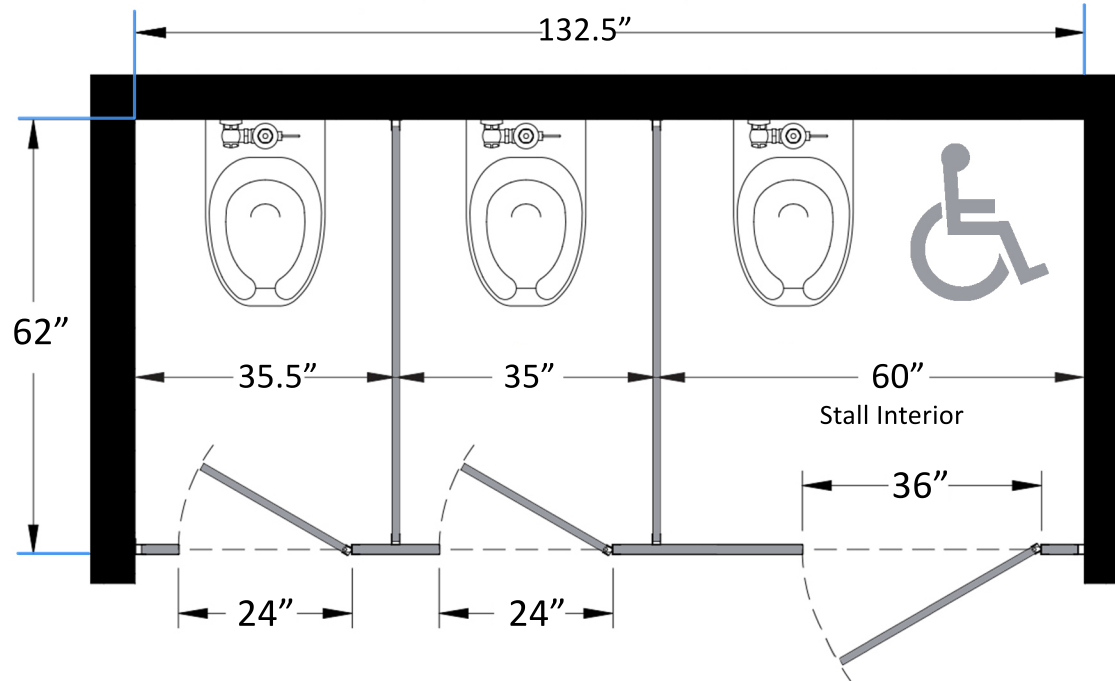

Style:  
 Overhead Braced  
 Floor Mount  
 Ceiling Mount  
 Floor/Ceiling Mount

Material:  
 Baked Enamel  
 Plastic Laminate  
 Solid Phenolic  
 Solid Plastic  
 Stainless Steel

Color:  
\_\_\_\_\_

Ship To: \_\_\_\_\_

City: \_\_\_\_\_

State: \_\_\_\_\_ Zip: \_\_\_\_\_

**Bathroom Partitions - 3 Stalls Between Walls Right Hand ADA**  
**SKU: BTW3RADA**  
**Standard Dimensions**

**Harbor City Supply**

Phone 443-279-0632 or 1-800-260-0907